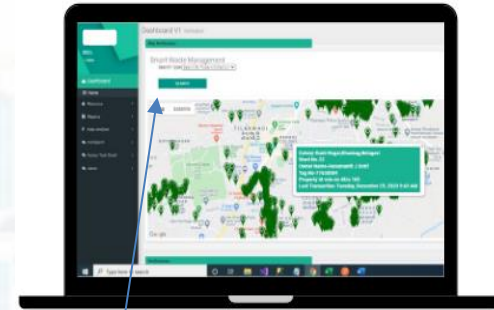

Bin Level

RFID Reader

RFID Tag

Public Address System

Control Command Center

Survey App & Web Portal

Smart Waste Management ERP

9 Cities Covered

Imphal

70,000 RFID Tags Installed

Weigh bridge

RFID Reader

RFID Tag

UHF Reader for Weigh Bridge

Windshield Tag

Survey App & Web Portal

Smart Waste Management ERP

9 Cities Covered

Imphal

Dashboard Location Collecti...	
Reload Record	Add New Record
User Id:	super@gmail.com
Total Collected:	6826
Today's Collected:	0
Grand Total	6826
Today Total	0

70,000 RFID Tags Installed

Weigh bridge

RFID Reader

RFID Tag

UHF Reader for Weigh Bridge

Windshield Tag

Survey App & Web Portal

Smart Waste Management ERP