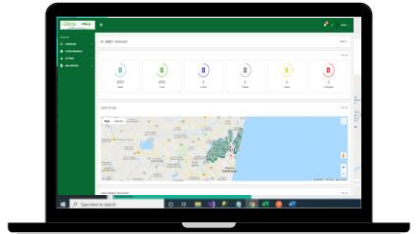

Bin Level

RFID Reader

RFID Tag

Public Address System

Control Command Center

Survey App & Web Portal

Smart Waste Management ERP

9 Cities Covered

Imphal

70,000 RFID Tags Installed

Weigh bridge

RFID Reader

RFID Tag

UHF Reader for Weigh Bridge

Windshield Tag

Survey App & Web Portal