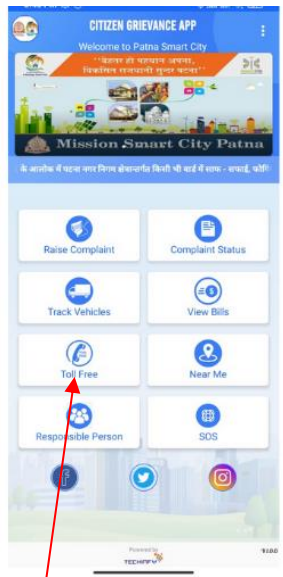

Jabalpur

Imphal

Faridabad

9 Cities
Covered

Noida

Billing Utility
Mobile & Web
Software

Survey Mobile
Application

QR Code

POS Machine

9 Cities
Covered

Patna

Citizen Grievance App

CCTV Camera

UHF Reader For Parking

Windshield Tag for Vehicle

SWM