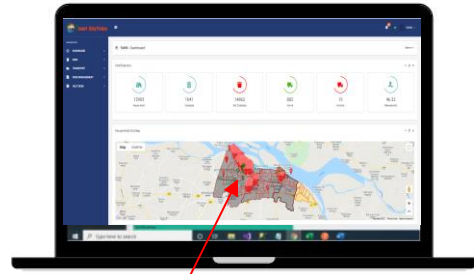

Cost ↓

9 Cities
Covered

Noida

Patna

Chennai

Belagavi

Lucknow

Chandigarh

Jabalpur

Imphal

Faridabad

9 Cities
Covered

Noida

Billing Utility
Mobile & Web
Software

Survey Mobile
Application

QR Code

POS Machine

9 Cities
Covered

Patna

Citizen Grievance App

CCTV Camera

UHF Reader For Parking

Windshield Tag for Vehicle

SWM

Driver Mobile Application

9 Cities Covered

Chennai

Asset Management Mobile Application

Citizen Mobile Application

Parking Lot UHF Reader

RFID Tags

Handheld UHF Reader