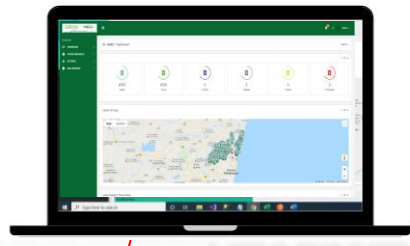

9 Cities Covered

Chennai

Asset Management Mobile Application

Citizen Mobile Application

Parking Lot UHF Reader

RFID Tags

Handheld UHF Reader

Vehicle Mounted UHF Reader

Face Recognition Biometric Device

Smart Waste Management System