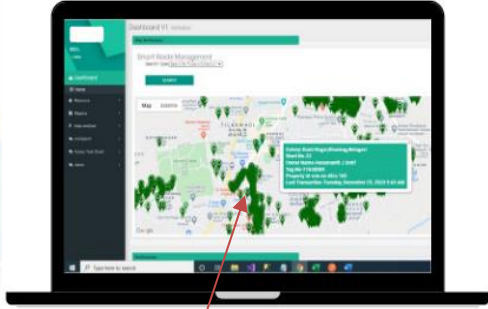

Smart Public
Address
System
in Lucknow
Smart City

Public Address System

9 Cities
Covered

Chandigarh

Smart Public Address System
in Chandigarh Smart City

GPS Tracking Device

Public Address System

9 Cities
Covered

Bin Level

RFID Reader

RFID Tag

Public Address System

Control Command Center

Survey App & Web Portal

Smart Waste Management ERP

9 Cities Covered