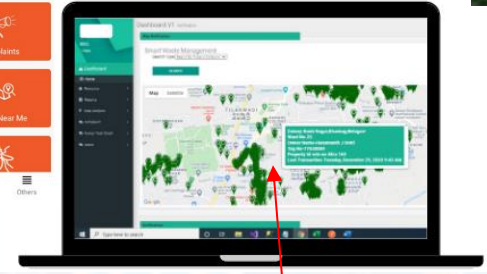

Driver Mobile Application

9 Cities Covered

Chennai

Asset Management Mobile Application

Citizen Mobile Application

Parking Lot UHF Reader

RFID Tags

Handheld UHF Reader

Vehicle Mounted UHF Reader

Face Recognition Biometric Device

Smart Waste Management System

9 Cities Covered

Belagavi

Control Room Center

RFID Tag For Households

GPS Tracker

UHF Reader On Weigh Bridge

Mobile Application

Smart Waste Management ERP

RFID Reader

Security Camera

9 Cities
Covered

Lucknow

GPS Tracking Device

Smart Public
Address
System
in Lucknow
Smart City

Public Address System

9 Cities
Covered

Chandigarh

Smart Public Address System
in Chandigarh Smart City

GPS Tracking Device

Public Address System

9 Cities
Covered