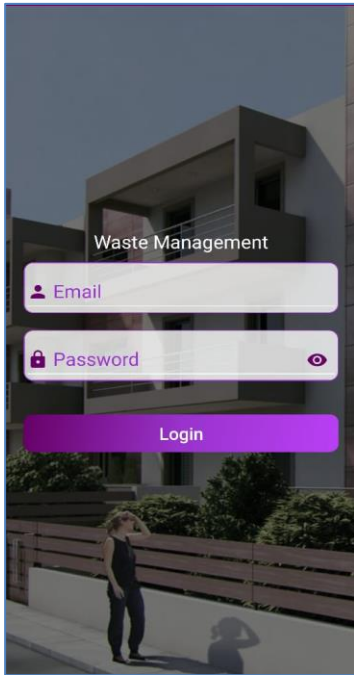

(Login Page)