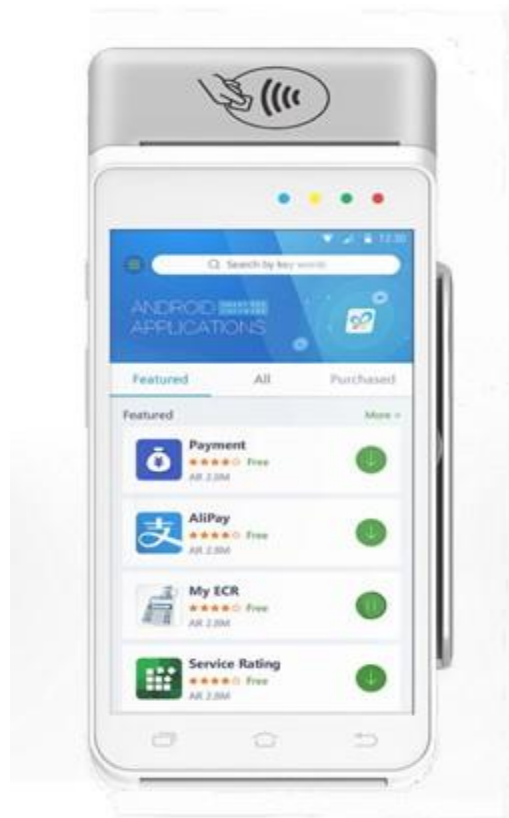

## Introduction

A POS machine is the most advanced payment accepting machine. It accepts all kinds of credit and debit card payments and issues receipts along with maintaining transactions. The POS machines have evolved with time and now are more user friendly and advanced. Mswipe offers affordable POS machines for your business.

## Features

- Payment processing.

- Sales reporting
- Transaction management
- Inventory management
- Customer relationship management
- Employee management

## Uses

POS system helps in business to accept payments from customers and keep track of sales. It sounds simple enough, but the setup can work in different ways, depending on whether you sell online, have a physical storefront, or both.