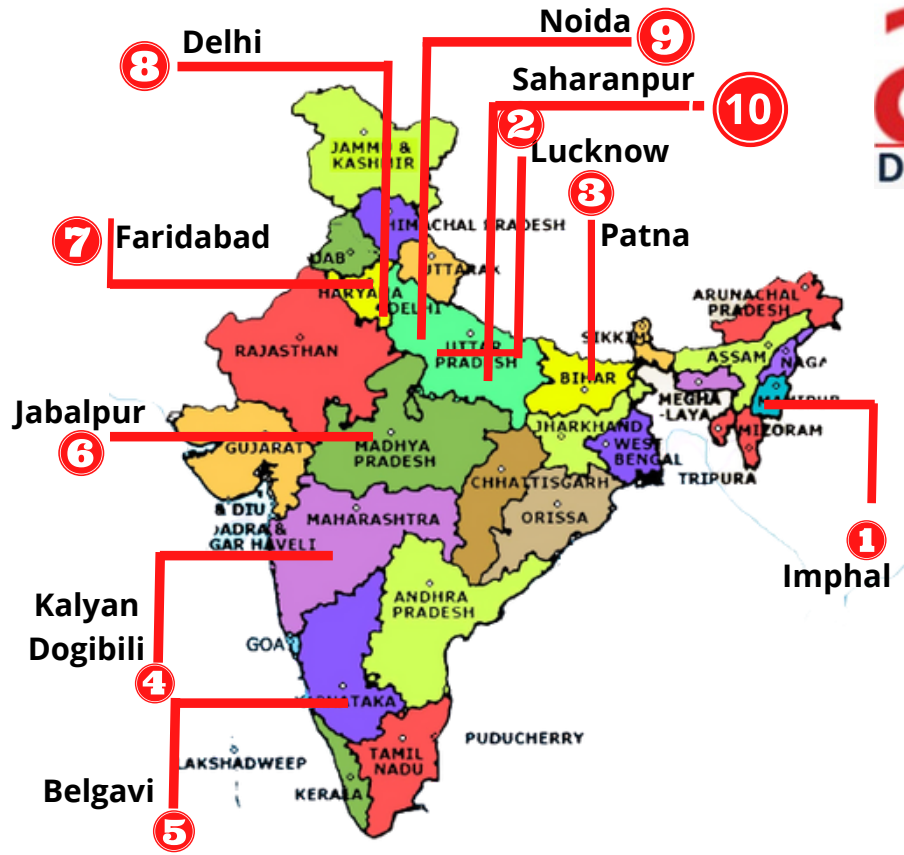

**Ajeevi
Technologies
Offices
Footprint:**

Head Office:

#Unit NO 612 Tower A1, Ansal Api Corporate Park, Sec 142, Noida, Near Advant Building Express Way Noida, Uttar Pradesh 201301
Contact Number: +91+9560715853, +91 9654323500
Email Id : contactus@ajeevi.com

India's leading IOT Solution Provider

Smart Asset Monitoring & Tracking | Smart Bus Depot System | ICT Infrastructure & Cloud Services | Smart Data Warehousing, BI & Analytics | Mobile App & Website Development | Smart Transport Management | Smart Waste Management | Smart Water Management

Follow Us on: YouTube

All content / information present here is the exclusive property of Ajeevi Technologies Private Limited. The content / information contained here is correct at the time of publishing. No material from here may be copied, modified, reproduced, republished, uploaded, transmitted, posted or distributed in any form without prior written permission from Ajeevi. Unauthorized use of the content / information appearing here may violate copyright, trademark and other applicable laws, and could result in criminal or civil penalties. Copyright © 2021 Ajeevi Technologies Private Limited