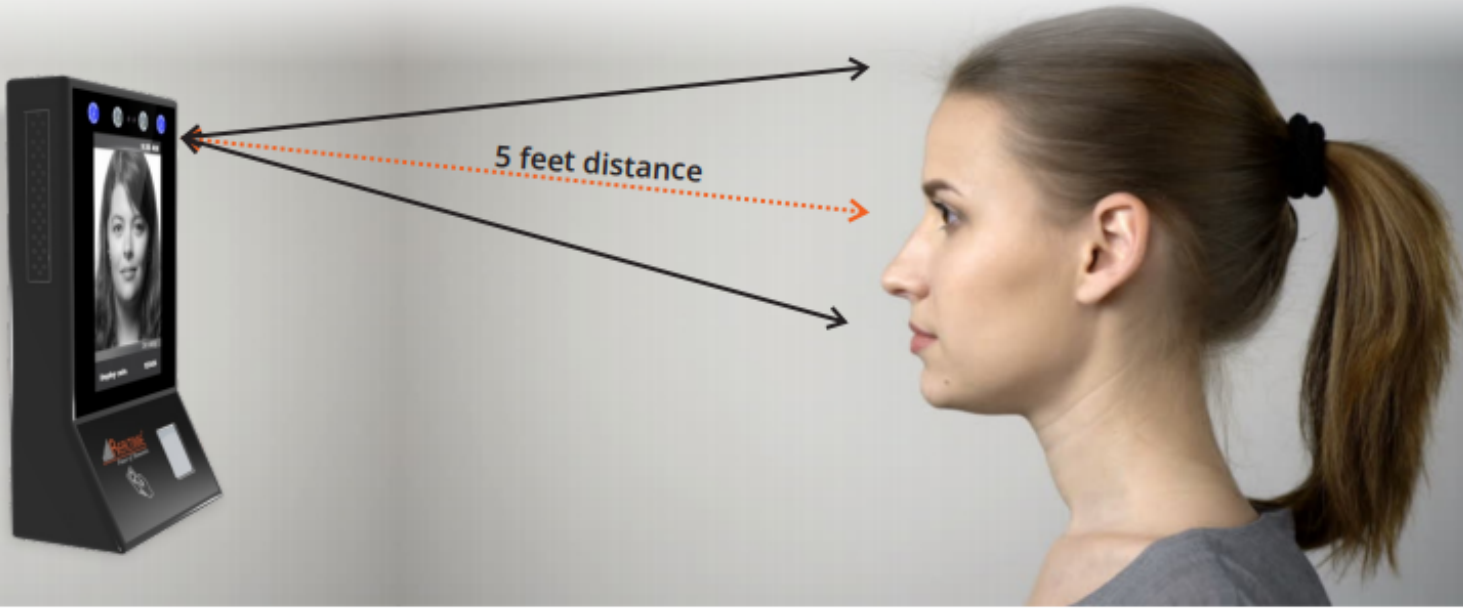

### Accessories:

Alarm

Electronic Lock

Sensor

RF Reader

Exit Button

Clock RTC	: Yes
Working voltage	: DC12V voltage design
Working temperature	: -10 C-50 C
Working humidity(RH)	: 20% ~ 80%
Door sensor(EN-MG)	: Gate magnetic signal input
Alarm	: Alarm output
Doorbell	: Doorbell output
Exit	: Door switch signal input
Wiegand	: 1 group of WG26/34 input, External reader available, - 1 group of WG26/34 output
Tamper Alarm	: Yes