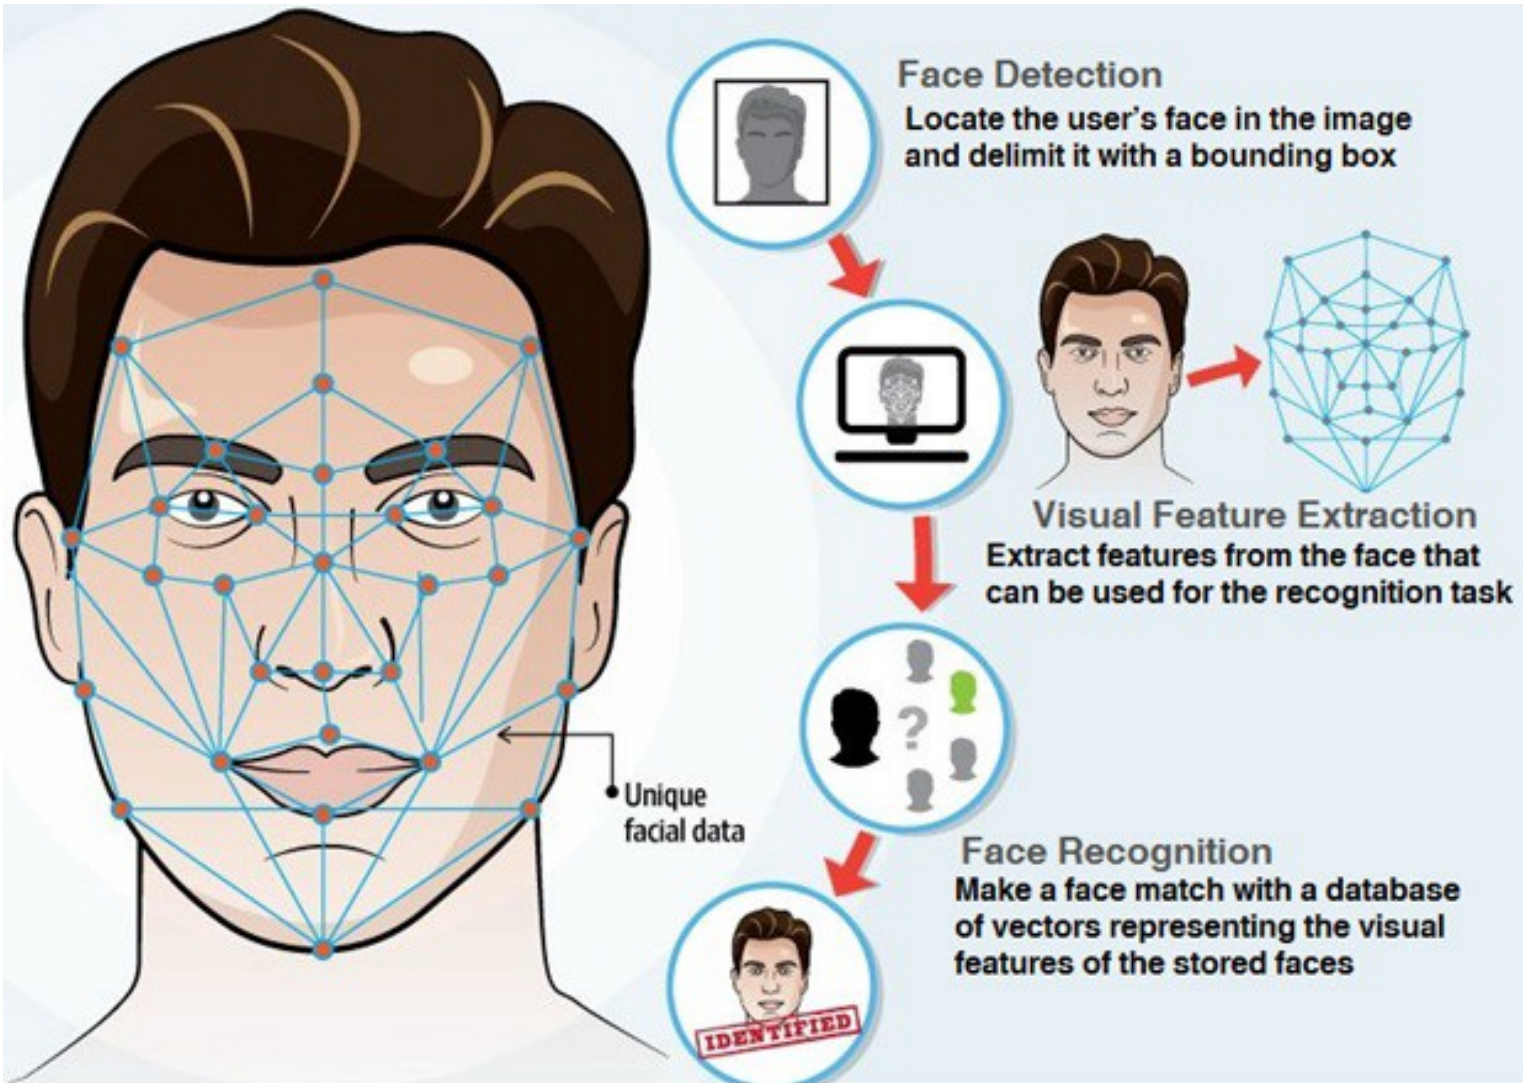

Video + Analytics on Cloud
Key Features

Flexibility in Customization for Indian Customers

- Broadband gateway integration
- Language settings for UI/Reports

- ✓ Fast Image Processing
- ✓ Smart Search
- ✓ Accurate, Reliable Detection
- ✓ Identify Known Offenders
- ✓ Improve Building Security

Face Detection & Recognition
Key Features

AI-Video Analytics for Schools/Examination Hall

Smart Home

Smart Security

Smart Retail

Smart School

**Ajeevi
Technologies
Offices
Footprint:**

Head Office: