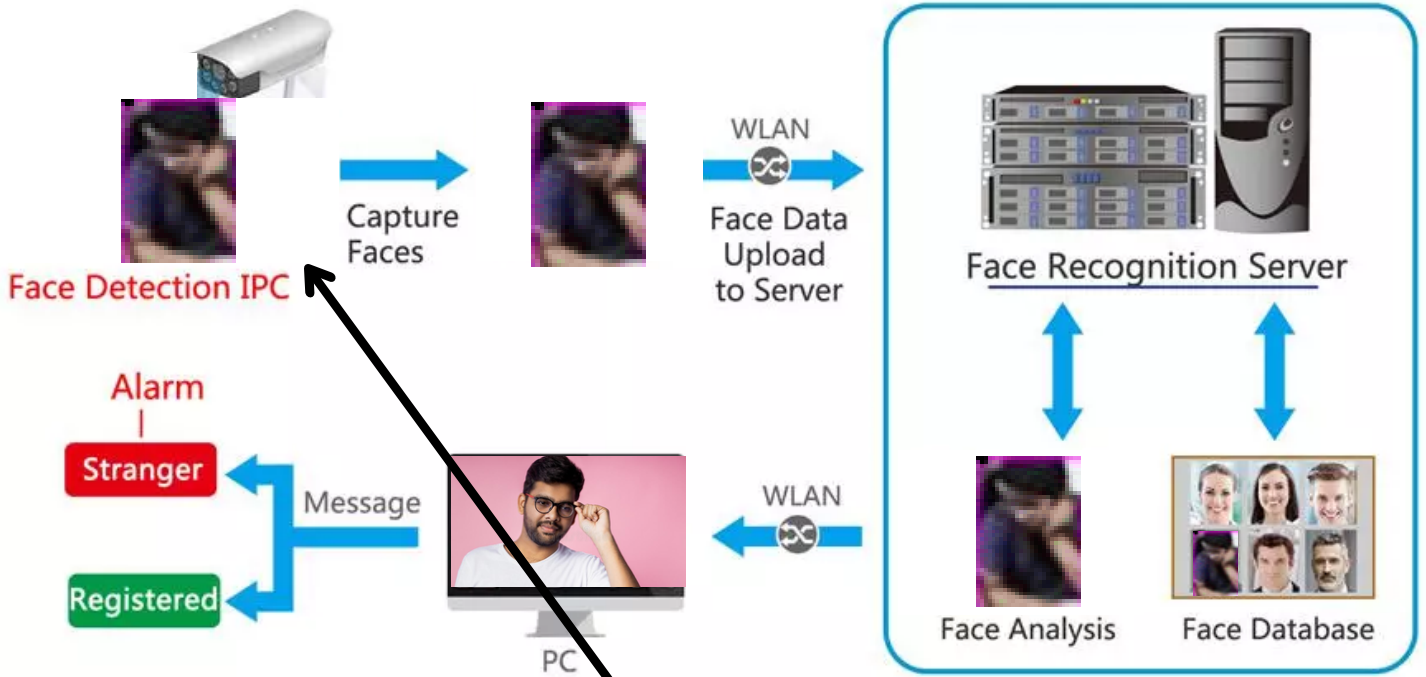

**AI-enabled Video
Analytics
Key Features**

Software Features:

- Allows integration with external database
- Has internal database to record additional information
- Integration with control access devices
- Works with analog cameras converted to IP and IP cameras (see specifications)
- There is no limit to record of plates on database
- Allows you to read the plate of the vehicle at speeds up to 120 km/h
- Identifies the reading plate accuracy index in different colors
- Allows you to generate reports of suspicious cars
- Allows you to print photos of cars plate

**Intelligent
Traffic
Management
System
Key Features**

Extensively Tested Platform – Customer Ready

- Large installation for Telecom/ Broadband/ Cable operations for surveillance.
- Make in India – Designed, developed and supported locally.
- Deployment ready with minimal development.

Video + Analytics on Cloud
Key Features

Flexibility in Customization for Indian Customers

- Broadband gateway integration
- Language settings for UI/Reports

- ✓ Fast Image Processing
- ✓ Smart Search
- ✓ Accurate, Reliable Detection
- ✓ Identify Known Offenders
- ✓ Improve Building Security

Face Detection & Recognition
Key Features

AI-Video Analytics for Schools/Examination Hall

Smart Home

Smart Security

Smart Retail

Smart School

**Ajeevi
Technologies
Offices
Footprint:**

Head Office: