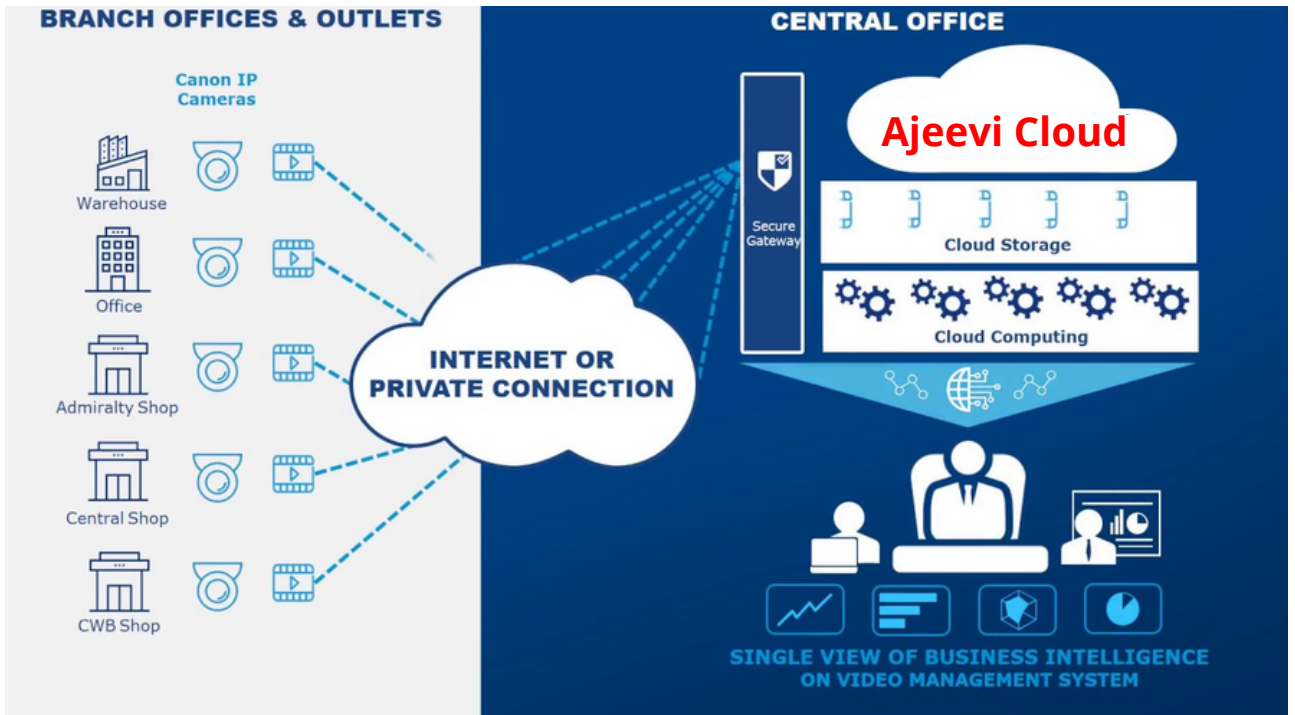

**AI-enabled Video
Analytics
Key Features**

Software Features:

- Allows integration with external database
- Has internal database to record additional information
- Integration with control access devices
- Works with analog cameras converted to IP and IP cameras (see specifications)
- There is no limit to record of plates on database
- Allows you to read the plate of the vehicle at speeds up to 120 km/h
- Identifies the reading plate accuracy index in different colors
- Allows you to generate reports of suspicious cars
- Allows you to print photos of cars plate

**Intelligent
Traffic
Management
System
Key Features**

Extensively Tested Platform – Customer Ready

- Large installation for Telecom/ Broadband/ Cable operations for surveillance.
- Make in India – Designed, developed and supported locally.
- Deployment ready with minimal development.

Video + Analytics on Cloud
Key Features

Flexibility in Customization for Indian Customers

- Broadband gateway integration
- Language settings for UI/Reports

- ✓ Fast Image Processing
- ✓ Smart Search
- ✓ Accurate, Reliable Detection
- ✓ Identify Known Offenders
- ✓ Improve Building Security